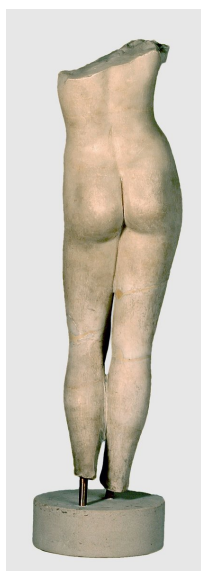

## TORSO OF GRATIA

**Artist**

**Date** early Roman Imperial Period

**Object type** sculpture

**Medium, technique** carved, marble

**Dimensions** height: 50.6 cm

**Inventory number** 54.229

**Collection** Classical Antiquities

**On view** This artwork is on view at the permanent exhibition

Szépművészeti Múzeum © 2019 - All rights reserved