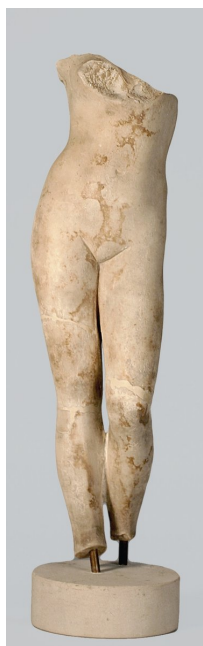

## TORSO OF GRATIA

**Artist**

**Date** early Roman Imperial Period

**Object type** sculpture

**Medium, technique** carved, marble

**Dimensions** height: 50.6 cm

**Inventory number** 54.229

**Collection** Classical Antiquities

**On view** This artwork is on view at the permanent exhibition

Szépművészeti Múzeum © 2019 - All rights reserved