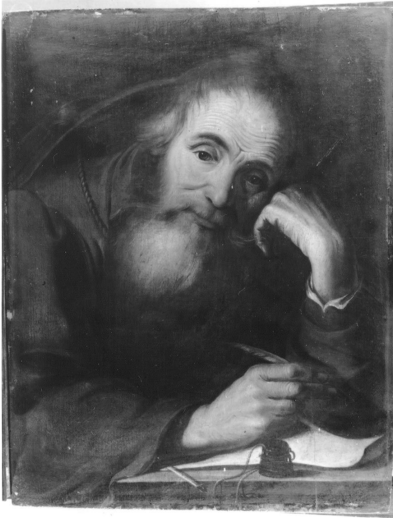

## SAINT JEROME

<b>Artist</b>	Artus Wolffort (workshop of) Antwerp 1581 – 1641 Antwerp
<b>Date</b>	first half of the 17th century
<b>Object type</b>	painting
<b>Medium, technique</b>	oil on oak
<b>Dimensions</b>	63 x 48 cm
<b>Inventory number</b>	540
<b>Collection</b>	Old Master Paintings
<b>On view</b>	This artwork is not on display