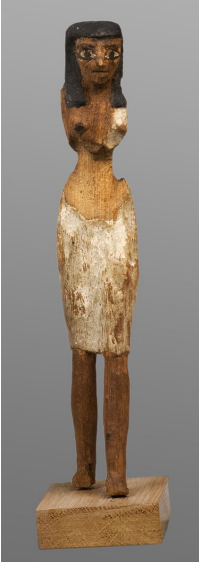

FEMALE PORTER

Artist

Date Middle Kingdom

Object type sculpture

Medium, technique wood, paint

Dimensions 22.2 x 4 x 4 cm

Inventory number 57.6-E

Collection Egyptian Art

On view This artwork can be displayed at the permanent exhibition

Szép­mű­vés­ze­ti Mú­ze­um © 2019 - All rights reserved